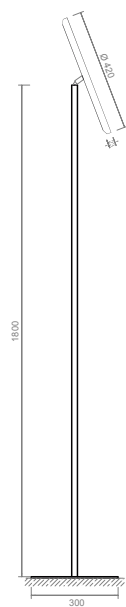

Basica floor

LAMPADA DA TERRA CON CORPO IN PMMA, SUPPORTO E BASE IN ACCIAIO.

FLOOR LUMINAIRE WITH BODY IN PMMA, BASE AND POLE IN PAINTED STEEL.

LED 22 W - 2700K 2100lm
230VAC RA 80 - IP20 **CE**
-  dimmable on request
weight - **9 kg**

FINITURA / FINISHING:
bronzo / bronze ●